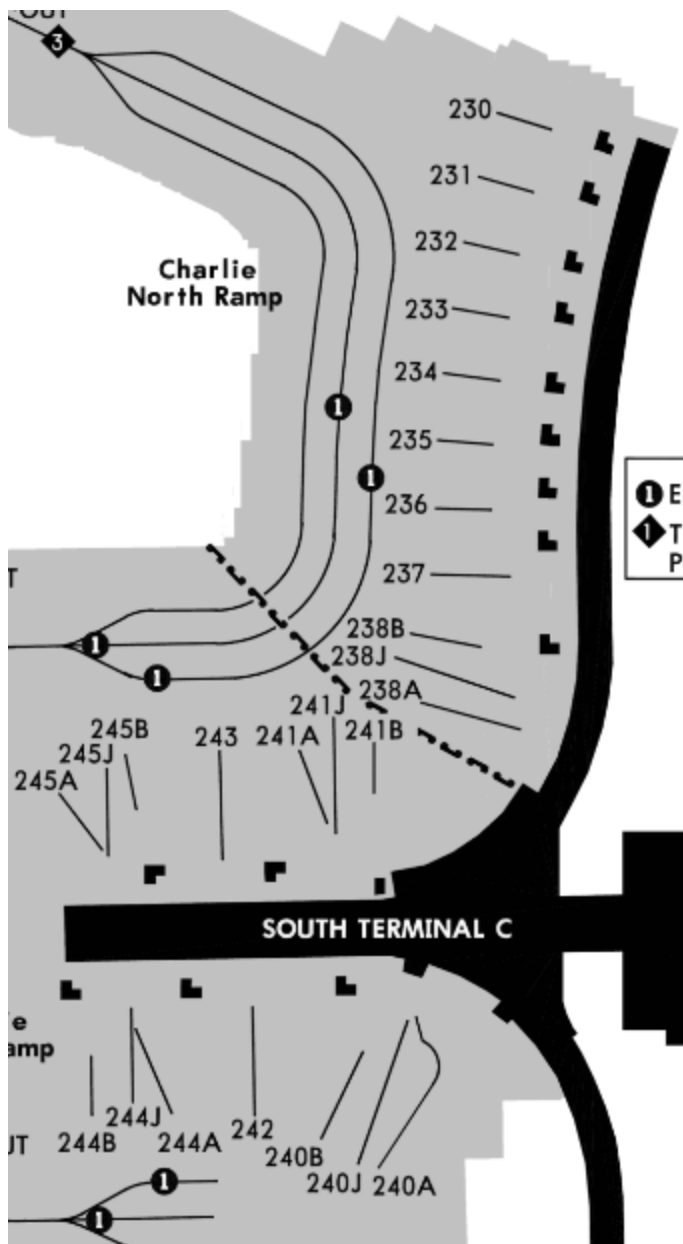

KMCO Airline Parking

September 2023
HS

Terminal A & B

Code	Airline	Airside	Gates	Callsign
ACA	Air Canada	4	70-99	Air Canada
TSC	Air Transat	4	70-99	Air Transat
ASA	Alaska	3	30-39	Alaska
AAY	Allegiant	3	30-59	Allegiant
AAL	American Airlines	3	30-59	American
VXP	Avelo	2	100-129	Avelo
BHS	Bahamasair	4	70-99	Bahamas
BMA	Bermudair	4	70-99	Gosling
MXY	Breeze	3	30-59	Moxy
DAL	Delta	4	70-99	Delta
FFT	Frontier	1 and 4	1-29/70-99	Frontier Flight
CJL	Jetlines	3	30-59	Jetbus
LAN	Latam	4	70-99	Lan Chile
ROU	Rouge	4	70-99	Rouge
SIL	Silver	1	1-29	Silverwings
SWA	Southwest	2	100-129	Southwest
NKS	Spirit	1 and 4	1-29/70-99	Spiritwings
SCX	Sun Country	4	70-99	Suncountry
WSW	Swoop	4	70-99	Swoop
UAL	United	3	30-59	United
VIR	Virgin Atlantic	4	70-99	Virgin
VIV	Viva	4	70-99	Viva
VOI	Volaris	4	70-99	Volaris
WJA	Westjet	4	70-99	Westjet

Terminal C

Code	Airline	Gates	Callsign
EIN	Aer Lingus	240-245	Shamrock
AMX	AeroMexico	240-245	AeroMexico
AVA	Avianca	240-245	Avianca
AZU	Azul	240-245	Azul
BAW	British Airways	240-245	Speedbird
BWA	Caribbean Airlines	230-245	Caribbean Airlines
CMP	Copa Airlines	240-245	Copa
UAE	Emirates	240-245	Emirates
OCN	Eurowings Discover	240-245	Ocean
GLO	GOL	240-245	GOL Transporte
IDR	Iberojet	230-245C	Mangu
ICE	Icelandair	240-245	Iceair
JBU	JetBlue	230-245	JetBlue
DLH	Lufthansa	240-245	Lufthansa
UBT	Norse Atlantic	240-245	Longboat
POE	Porter Airlines	230-245	Porter Air
SWG	Sunwing	240-245	Sunwing