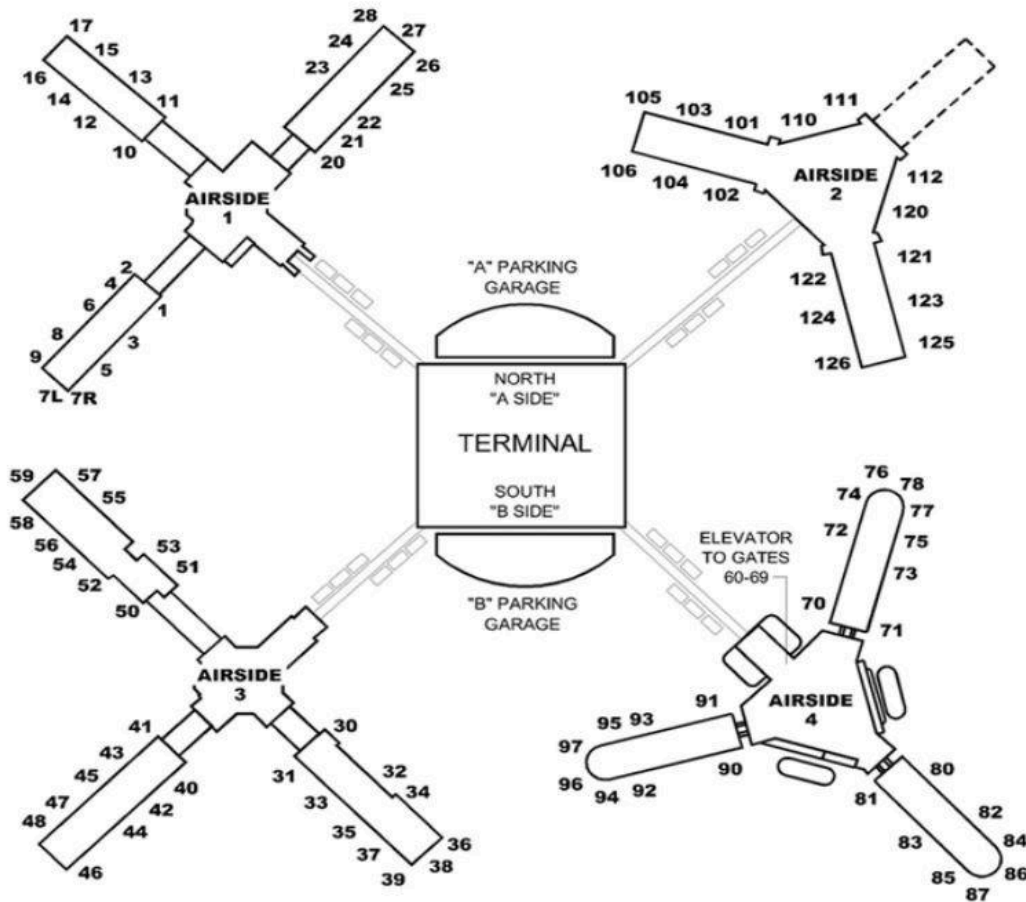

KMCO Airline Parking

September 2023
HS

Terminal A & B

Code	Airline	Airside	Gates	Callsign
ACA	Air Canada	4	70-99	Air Canada
TSC	Air Transat	4	70-99	Air Transat
ASA	Alaska	3	30-39	Alaska
AAY	Allegiant	3	30-59	Allegiant
AAL	American Airlines	3	30-59	American
VXP	Avelo	2	100-129	Avelo
BHS	Bahamasair	4	70-99	Bahamas
BMA	Bermudair	4	70-99	Gosling
MXY	Breeze	3	30-59	Moxy
DAL	Delta	4	70-99	Delta
FFT	Frontier	1 and 4	1-29/70-99	Frontier Flight
CJL	Jetlines	3	30-59	Jetbus
LAN	Latam	4	70-99	Lan Chile
ROU	Rouge	4	70-99	Rouge
SIL	Silver	1	1-29	Silverwings
SWA	Southwest	2	100-129	Southwest
NKS	Spirit	1 and 4	1-29/70-99	Spiritwings
SCX	Sun Country	4	70-99	Suncountry
WSW	Swoop	4	70-99	Swoop
UAL	United	3	30-59	United
VIR	Virgin Atlantic	4	70-99	Virgin
VIV	Viva	4	70-99	Viva
VOI	Volaris	4	70-99	Volaris
WJA	Westjet	4	70-99	Westjet

Terminal C

Code	Airline	Gates	Callsign
EIN	Aer Lingus	240-245	Shamrock
AMX	AeroMexico	240-245	AeroMexico
AVA	Avianca	240-245	Avianca
AZU	Azul	240-245	Azul
BAW	British Airways	240-245	Speedbird
BWA	Caribbean Airlines	230-245	Caribbean Airlines
CMP	Copa Airlines	240-245	Copa
UAE	Emirates	240-245	Emirates
OCN	Eurowings Discover	240-245	Ocean
GLO	GOL	240-245	GOL Transporte
IDR	Iberojet	230-245C	Mangu
ICE	Icelandair	240-245	Iceair
JBU	JetBlue	230-245	JetBlue
DLH	Lufthansa	240-245	Lufthansa
UBT	Norse Atlantic	240-245	Longboat
POE	Porter Airlines	230-245	Porter Air
SWG	Sunwing	240-245	Sunwing